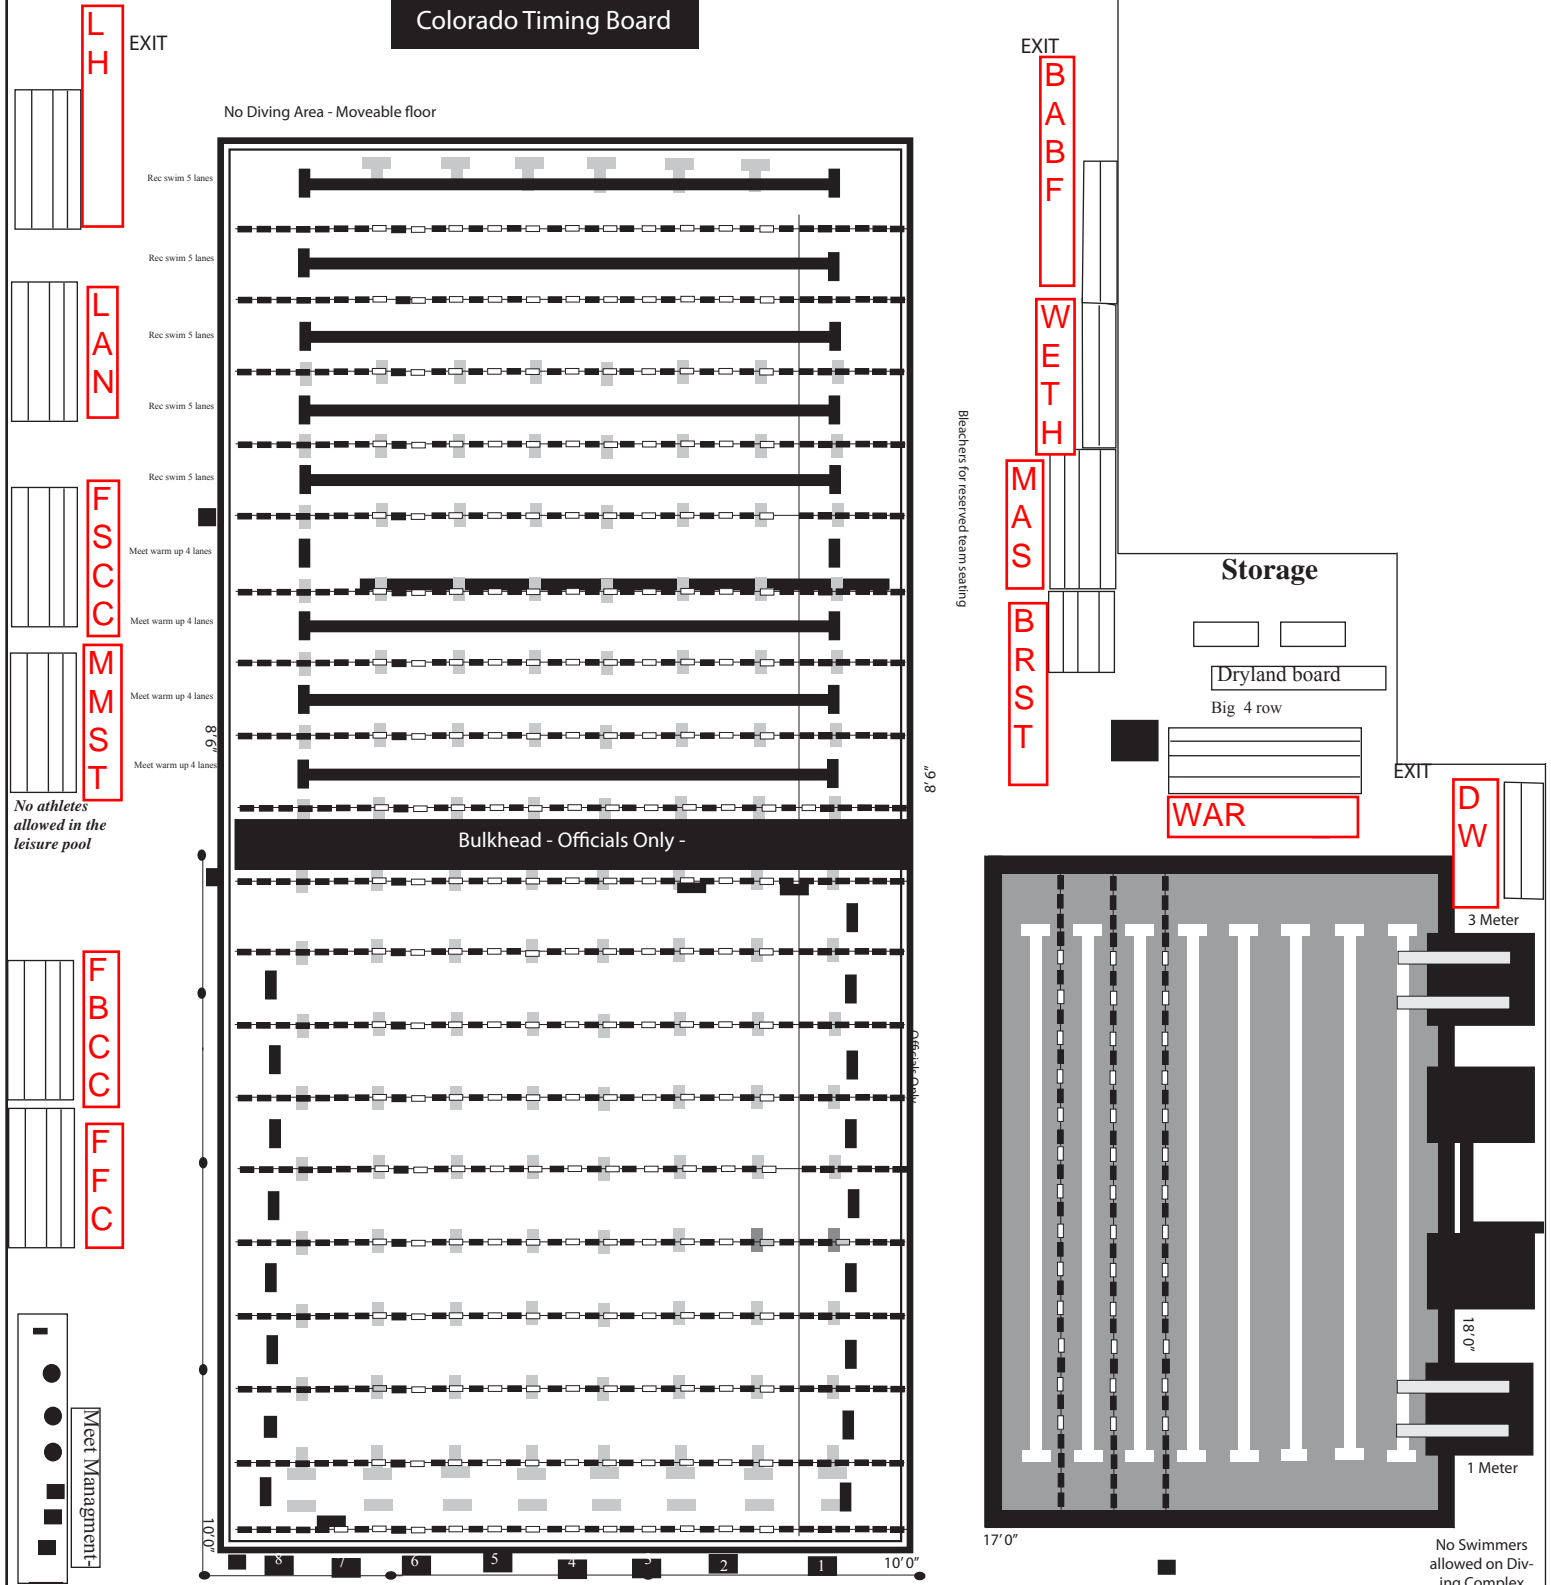

Colorado Timing Board

To Wet Classroom

Teams enter from 2nd floor stairway